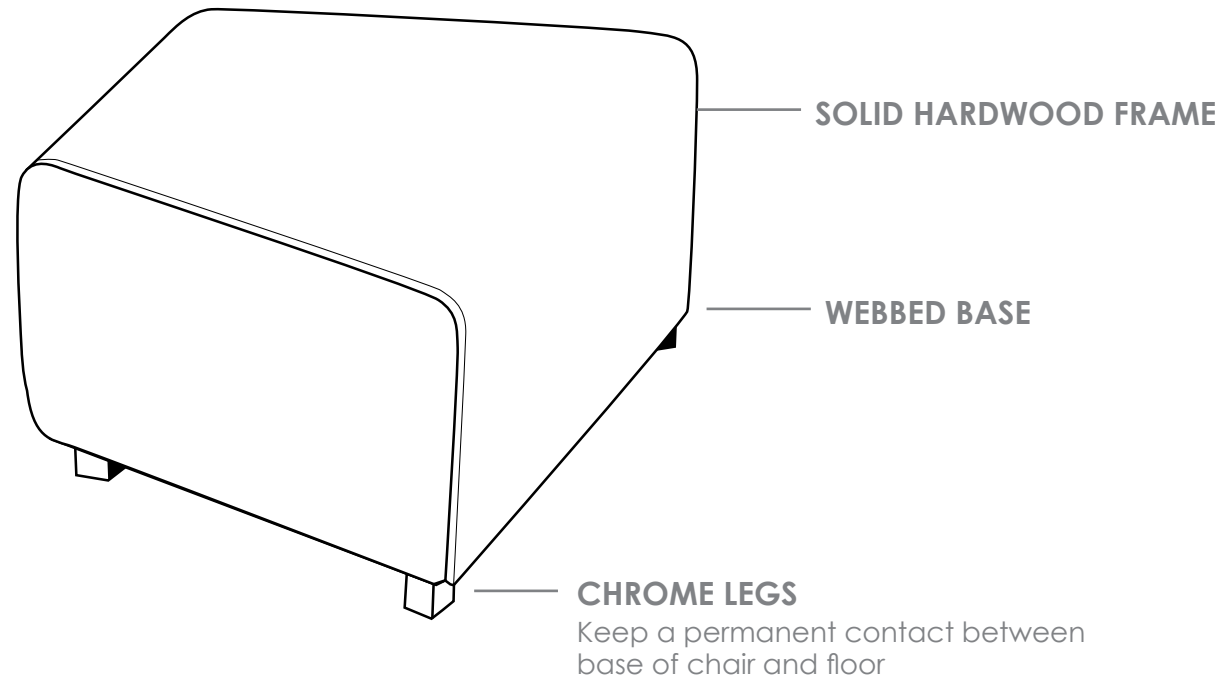

R7 OTTOMANS

CLIP

FEATURES

- » Zig zag steel spring
- » Solid hardwood frame
- » Webbed base
- » Chrome legs
- » Available in local fabrics
- » Optional frame or base colour (please allow 5 more days)
- » Suitable for indoor use only
- » 3 year warranty
- » Weight limit is 130kg

INDOOR USE ONLY

✘ Do not use as a step ladder

CLIP

CLIP

CLIP

GROUP