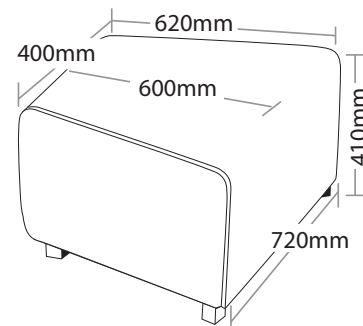

R7 OTTOMANS

CLIP

FEATURES

- » Zig zag steel spring
- » Solid hardwood frame
- » Webbed base
- » Chrome legs
- » Available in local fabrics
- » Optional frame or base colour (please allow 5 more days)
- » Suitable for indoor use only
- » 3 year warranty
- » Weight limit is 130kg

INDOOR USE ONLY

✘ Do not use as a step ladder

CLIP

CLIP

CLIP

GROUP